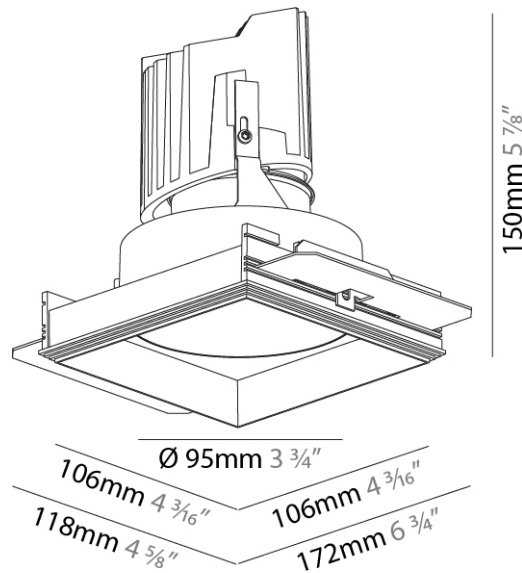

PHYSICAL

Shape: Square
Diameter (mm): 95
Diameter (in): 3 3/4
Length (mm): 106
Length (in): 4 3/16
Width (mm): 106
Width (in): 4 3/16
Depth (mm): 150
Depth (in): 5 7/8

Ceiling Thickness (mm): 10 / 12.5 / 15 / 25
Ceiling Thickness (in): 3/8 or 1/2 or 9/16 or 1

Min. Recessing Depth (mm): 170
Min. Recessing Depth (in): 6 11/16
Light Distribution: Downlight

Weight (kg): 0.705
Weight (lbs): 1.55

Fixture Finish: SSR / BKV / CWI / CRY / HAB / UFT / ITA / RUA / FTG / MYG / LOD / PUS / FRO / FUP / KIA / POP / BLS / SPG / MEY / GOH / GUM / CHC / COM / ABZ / JAG / OBR / MOS / ROR

Fixture Material: Aluminum Die Cast
Cut-out Measurements: 120mm / 4 3/4" x 120mm / 4 3/4"
Upon Request: Unique Ceiling Thickness

ELECTRICAL

Lamp Type: LED (Zhaga Standard)
Input Wattage (W): 15.5
Total Output Wattage (W): 14.5
Dimming: Tri-Mode (Non-Dimming and Phase Dimming (120Vac only) and 0-10V Dimming)
Driver Included: No
Driver Location: Recessed Housing
Driver Type: Constant Current - Universal
Driver Class: Class 2
Housing: See components
Input Voltage (V): 120 - 277
Constant Current (MA): 500

LED

Number of LEDs: 1
Color Temperature (°K): 2700 / 3000 / 3500 / 4000
Max. Delivered Lumen (lm): 940 / 980 / 1029 / 1050
Nominal Lumen (lm): 1386 / 1438 / 1511 / 1542
CRI: >90 CRI
Efficiency (%): 87.9 / 88.4 / 87.9
Lamp Life (hrs): 50000

Upon Request: RGB-W Tunable White Special Color Temperature Special LED

OPTICAL

Reflector*: 20 / 40 / 60
Upon Request: Special Beam Angles

ZANEEN® 2024, 1000000000-3382, F 416-247-9319, www.zaneen.com

Available for international specifications by adding 'INT' at the end of the existing Model #. For assistance on 'custom' specifications, contact zteam@zaneen.com. In a constant effort to supply the best product, we reserve the right to change specifications or materials without notice. The most recent specification sheets are found at zaneen.com

IP rating: IP20